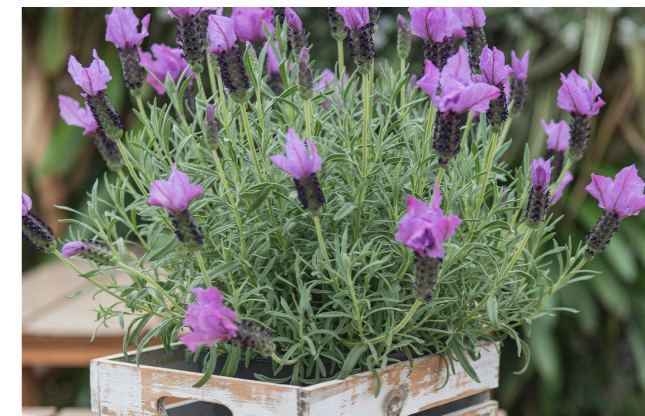

LIBELLE™ BLUE

The classic Spanish lavender with much earlier flowering, mounded- compact habit and deep blue colour compared with the existing varieties in the market.

LIBELLE™ PURPLE

An outstanding variety with good plant structure, upright-compact habit and big amount of flowers at the time of sales. The perfect Lavender for high volume sales in the traditional lavender market.

LIBELLE™ COMPACT ROSE

Same as Libelle compact Blue with very nice dark pink color, quite unusual in Lavenders. Early flowering and high flowering capacity.

EVER™ GREAT BLUE

The super-lavender. Medium compact plant with strong stems and the biggest flower head ever seen in the category. Well suited for high value product.